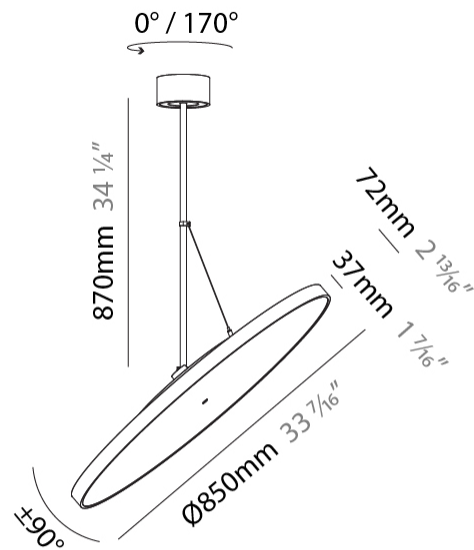

GENERAL

Series: Sign Diva Flex
Subseries: Sign Diva Flex
Partner: Prolicht
Division: Architectural
Installation: Suspension
Product Type: Pendant
Mounting Location: Ceiling
Light Distribution: Adjustable

PHYSICAL

Diameter (mm): 1100
Diameter (in): 43 ⁵/₁₆
Height (mm): 870
Height (in): 34 ¹/₄
Weight (kg): 9
Weight (lbs): 11.2
Diffuser: PMMA - Opal / Micro-Prism / Sparkling Secret / Vintage Industrial
Fixture Finish: SSR / BKV / CWI / CRY / HAB / UFT / ITA / RUA / FTG / MYG / LOD / PUS / FRO / FUP / KIA / POP / BLS / SPG / MEY / GOH / CHC / COM / ABZ / JAG / OBR / MOS / ROR
Fixture Material: PMMA / Extruded Aluminum / Steel

ELECTRICAL

Lamp Type: LED (Zhaga Standard)
Input Wattage (W): 169.4
Total Output Wattage (W): 135
Dimming: Tri-Mode (Non-Dimming and Phase Dimming (120Vac only) and 0-10V Dimming)
Driver Included: Yes
Driver Location: Integrated
Driver Type: Constant Current - Universal
Driver Class: Class 2
Input Voltage (V): 120 - 277
Constant Current (MA): 600

LED

Color Temperature (°K): 2700 / 3000 / 3500 / 4000
Max. Delivered Lumen (lm): 16002 / 17172 / 19937 / 20344
Nominal Lumen (lm): 18992 / 20305 / 23575 / 24056
CRI: >90 CRI
Lamp Life (hrs): 50000

OPTICAL

Adjustability: Rotational 170°; Tilt 90°

RATINGS AND CERTIFICATIONS

Certified By: Certified for North American Standards
IP rating: IP20