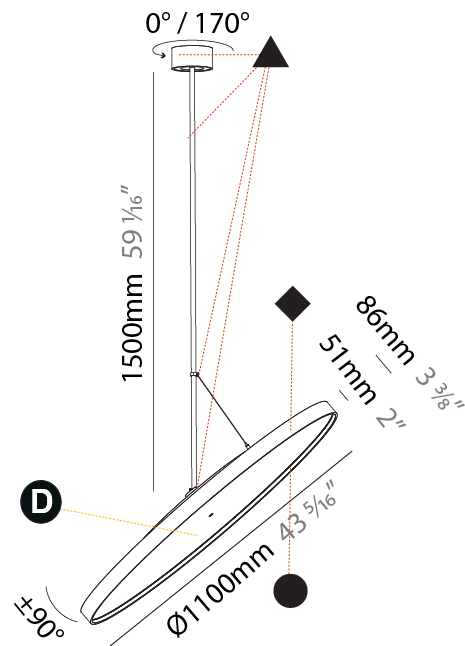

GENERAL

Series: Sign Diva Flex
Subseries: Sign Diva Flex Korona
Partner: Prolicht
Division: Architectural
Installation: Suspension
Product Type: Pendant
Mounting Location: Ceiling
Light Distribution: Adjustable

PHYSICAL

Shape: Round
Diameter (mm): 1100
Diameter (in): 43 ⁵/₁₆"
Height (mm): 1620
Height (in): 63 ³/₄"
Weight (kg): 15.5
Weight (lbs): 34.1
Diffuser: PMMA - Opal / Micro-Prism / Sparkling Secret / Vintage Industrial
Fixture Finish: SSR / BKV / CWI / CRY / HAB / UFT / ITA / RUA / FTG / MYG / LOD / PUS / FRO / FUP / KIA / POP / BLS / SPG / MEY / GOH / CHC / COM / ABZ / JAG / OBR / MOS / ROR
Fixture Material: PMMA / Extruded Aluminum / Steel

ELECTRICAL

Lamp Type: LED (Zhaga Standard)
Input Wattage (W): 145
Total Output Wattage (W): 135
Dimming: Tri-Mode (Non-Dimming and Phase Dimming (120Vac only) and 0-10V Dimming)
Driver Included: Yes
Driver Location: Integrated
Driver Type: Constant Current - Universal
Driver Class: Class 2
Input Voltage (V): 120 - 277
Constant Current (MA): 600

LED

Color Temperature (°K): 2700 / 3000 / 3500 / 4000
Max. Delivered Lumen (lm): 16002 / 17172 / 19937 / 20344
Nominal Lumen (lm): 18992 / 20305 / 23575 / 24056
CRI: >90 CRI
Lamp Life (hrs): 50000

OPTICAL

Adjustability: Rotational 170°; Tilt 90°

RATINGS AND CERTIFICATIONS

Certified By: Certified for North American Standards
IP rating: IP20